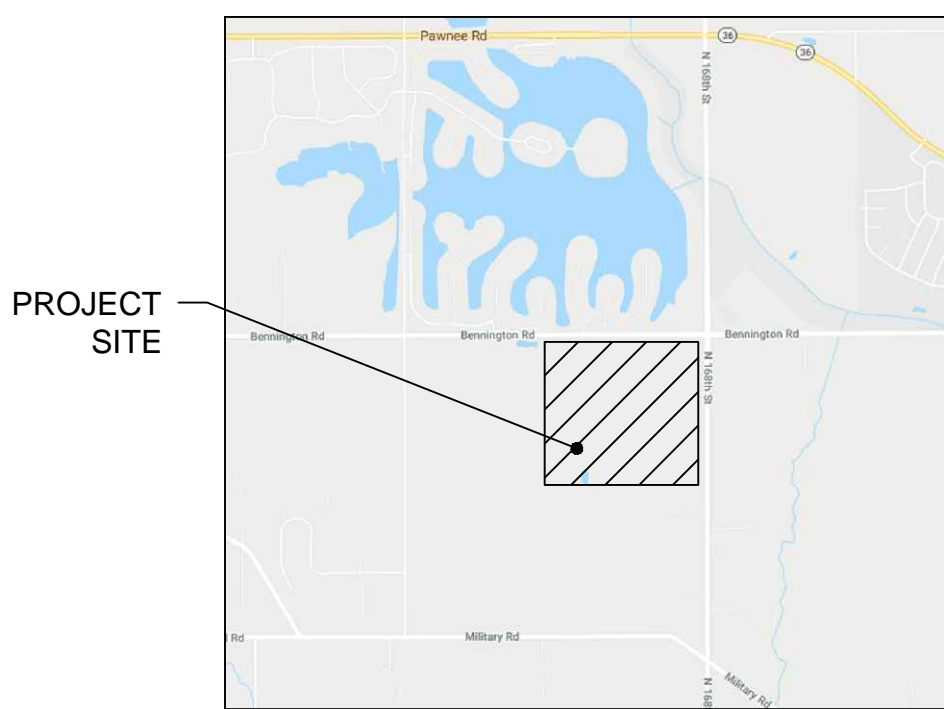

VICINITY MAP

LEGEND

- FLAT LOT
- DAYLIGHT LOT
- WALKOUT LOT
- OUTLOT
- PERIMETER LOT

Client Name
Newport Vista, LLC

Professional Seal

Revision Dates

No.	Description	MM-DD-YY

Sheet Title
Lot Exhibit

Sheet Number
...